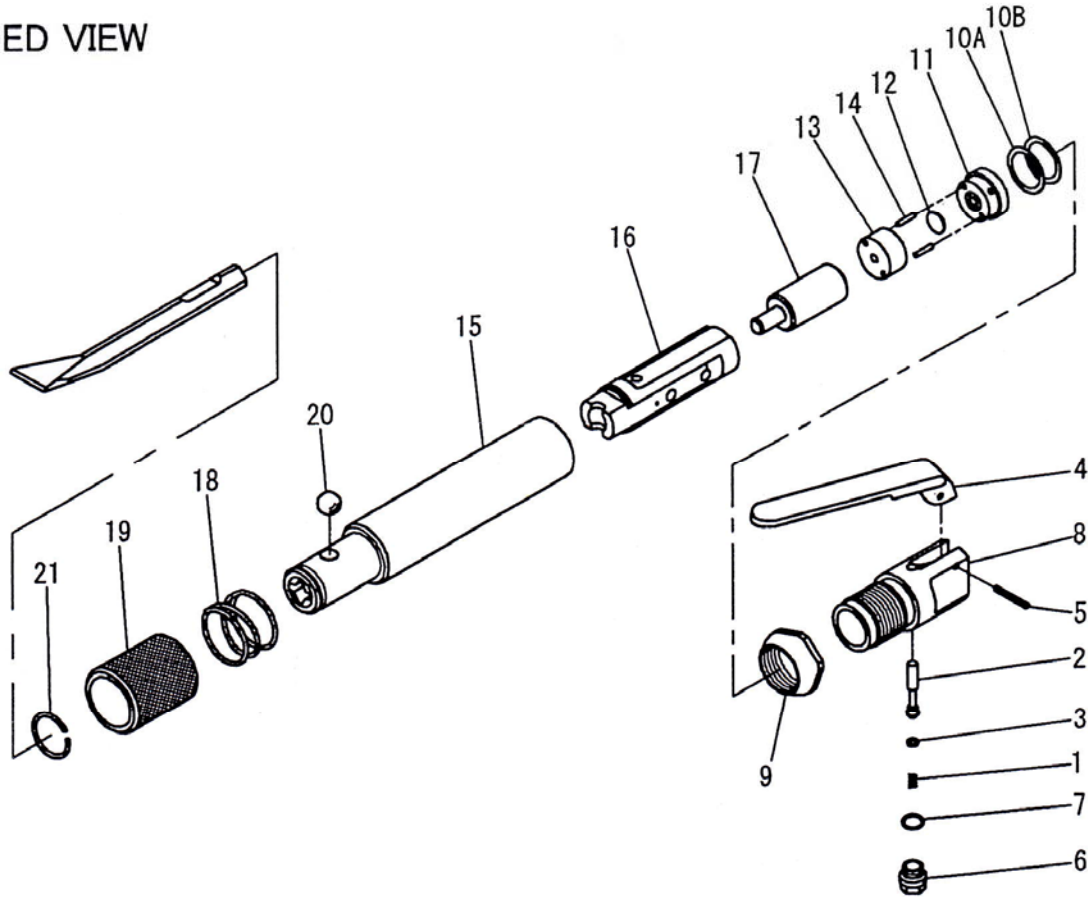

EXPLODED VIEW

PARTS LIST

INDEX NO.	PART NUMBER	DESCRIPTION	Q'TY RQ'D
001	Y30812010	THROTTLE VALVE SPRING	1
002	Y30812020	THROTTLE VALVE	1
003	Y30812030	O-RING AN6227-2	1
004	Y30813040	THROTTLE LEVER	1
005	Y30813050	ROLL PIN 4 × 23	1
006	Y30813060	THROTTLE VALVE CAP	1
007	Y30813070	O-RING S-11.2	1
008	Y30813080	CYLINDER HEAD	1
009	Y30812090	CYLINDER LOCK	1
010A	Y30812102	SHIM PLATE 0.25mm	1
010B	Y30812101	SHIM PLATE 0.12mm	1

INDEX NO.	PART NUMBER	DESCRIPTION	Q'TY RQ'D
011	Y30812110	VALVE CASE LID	1
012	Y30812120	VALVE	1
013	Y30812130	VALVE CASE	1
014	Y30812140	VALVE KNOCK 3 × 11.8	2
015	Y30814150	CYLINDER	1
016	Y30813160	CYLINDER SLEEVE	1
017	Y30813170	PISTON	1
018	Y30901220	RETAINER SPRING	1
019	Y30903110	RETAINER COLOR	1
020	Y30812200	STEEL BALL 7/16	1
021	Y30903120	STOP RING	1